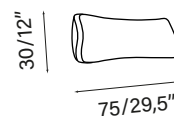

DECORATIVE PILLOWS 109

Prodotto interamente sfoderabile.
Disponibile solo in tessuto.

Entirely removable cover.
Available only in fabric.

FORMA: lombare o quadrato.

SHAPE: lumbar or squared.

IMBOTTITURA INTERNA: sfoderabili in poliuretano 25 kg/m³ rivestito in ovatta.

INSIDE PADDING: removable covers made of 25 kg/m³ polyurethane covered with wadding.

FINITURA: saponetta, fascia o a becco d'oca.

FINISH: soap pad, band or goose beak.

DISEGNI IN SCALA 1:8 - MISURE ESPRESSE IN CM/POLLICI

901

911

921

931

934

902

912

922

932

935

900

910

920

930

933