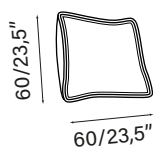

INSIDE PADDING: removable covers made of 25 kg/m³ polyurethane covered with wadding.

FINITURA: saponetta, fascia o a becco d'oca.

FINISH: soap pad, band or goose beak.

DISEGNI IN SCALA 1:8 - MISURE ESPRESSE IN CM/POLLICI

932

935

900

910

920

930

933