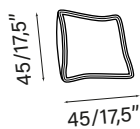

DECORATIVE PILLOWS 109

Prodotto interamente sfoderabile.
Disponibile solo in tessuto.

Entirely removable cover.
Available only in fabric.

FORMA: lombare o quadrato.

SHAPE: lumbar or squared.

IMBOTTITURA INTERNA: sfoderabili in poliuretano 25 kg/m³ rivestito in ovatta.

INSIDE PADDING: removable covers made of 25 kg/m³ polyurethane covered with wadding.

FINITURA: saponetta, fascia o a becco d'oca.

FINISH: soap pad, band or goose beak.

DISEGNI IN SCALA 1:8 - MISURE ESPRESSE IN CM/POLLICI

901

911

921

931

934

902

912

922

932

935

900

910

920

930

933