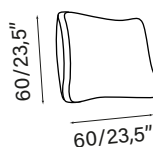

INSIDE PADDING: removable covers made of 25 kg/m³ polyurethane covered with wadding.

FINITURA: saponetta, fascia o a becco d'oca.

FINISH: soap pad, band or goose beak.

DISEGNI IN SCALA 1:8 - MISURE ESPRESSE IN CM/POLLICI

901

911

921

931

934

902

912

922