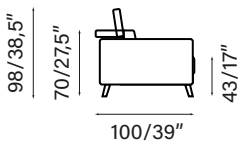

BACKREST CUSHIONS: 21Kg/m³ polyurethane covered with wadding and dacron.

HEADREST: 18Kg/m³ polyurethane covered with wadding and dacron.

FEET: wooden cone feet or metal bar variant.

GARAVINI home

DISEGNI IN SCALA 1:8 - MISURE ESPRESSE IN CM/POLLICI

004

158/62"

003

178/70"

002

198/78"

001

218/86"