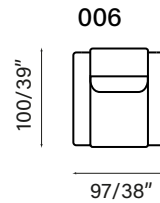

BACKREST CUSHIONS: 21Kg/m³ polyurethane covered with wadding and dacron.

HEADREST: 18Kg/m³ polyurethane covered with wadding and dacron.

FEET: wooden cone feet or metal bar variant.

GARAVINI home

DISEGNI IN SCALA 1:8 - MISURE ESPRESSE IN CM/POLLICI

004

158/62"

003

178/70"

002

198/78"

001

218/86"