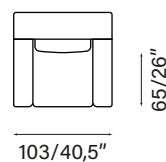

**ARMREST:** cushions in polyurethane.

**BACKREST CUSHIONS:** in polyester wadding.

**FEET:** plexiglas legs.

GARAVINI home

DISEGNI IN SCALA 1:8 - MISURE ESPRESSE IN CM/POLLICI

006

004

002