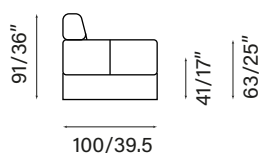

**ARMREST:** cushions in polyurethane.

**BACKREST CUSHIONS:** in polyester wadding.

**FEET:** plexiglas legs.

GARAVINI home

DISEGNI IN SCALA 1:8 - MISURE ESPRESSE IN CM/POLLICI

006

004

002