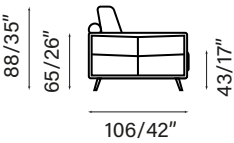

GARAVINI home

DISEGNI IN SCALA 1:8 - MISURE ESPRESSE IN CM/POLLICI

004

180/71"

003

200/79"

002

220/86,5"

016

155/61"

015

155/61"

066

175/69"

065

175/69"

534

149/58,5"

529

218/86"

528

218/86"

014

195/77"