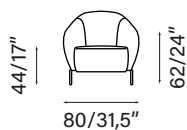

SEAT CUSHIONS: polyurethane 30kg/m³ covered with wadding.

BACK CUSHIONS: polyurethane 25Kg/m³ covered with wadding.

FEET: black painted metal foot.

GARAVINI home

DISEGNI IN SCALA 1:8 - MISURE ESPRESSE IN CM/POLLICI