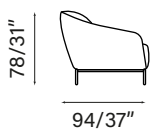

SEAT CUSHIONS: polyurethane 30kg/m³ covered with wadding.

BACK CUSHIONS: polyurethane 25Kg/m³ covered with wadding.

FEET: black painted metal foot.

GARAVINI home

DISEGNI IN SCALA 1:8 - MISURE ESPRESSE IN CM/POLLICI