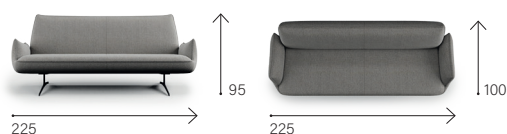

LIFESTYLE

404

AVAILABLE IN BOTH LEATHER AND FABRIC.

Not removable cover.

FRAME: Plywood.
 SUSPENSION: seat in reinforced elastic webbing. SITTING
 CUSHIONS: in polyurethane 35 Kg/m³
 covered with wadding.
 BACK CUSHIONS: in polyurethane 25 Kg/m³
 covered with wadding.
 ARMREST: in polyurethane 25 Kg/m³ covered with wadding.
 FEET: painted metal.

The measurements may vary by a maximum of 2/3 cm.

DISPONIBILE SIA IN PELLE CHE IN TESSUTO.

Prodotto non sfoderabile.

TELAIO: multistrato.
 SOSPENSIONI: sedute in cinghie elastiche rinforzate. CUSCINI
 SEDUTA: in poliuretano 35 Kg/m³ rivestiti in ovatta. CUSCINI
 SCHIENALE: in poliuretano 25 Kg/m³ rivestiti in ovatta.
 BRACCIOLO: in poliuretano 25 Kg/m³ rivestiti in ovatta. PIEDI:
 in metallo verniciato.

Le misure potrebbero variare di 2/3 cm massima.

relax & sit it easy

001

002

003

004

073

014

142

220

219

140

014 + 531 + 013

014 + 078

PLEASE NOTE

In case of compositions, for Model LIFESTYLE, in the central part of the union of the two elements (for example 3 seater on the left side + central element + 3 seater on the right